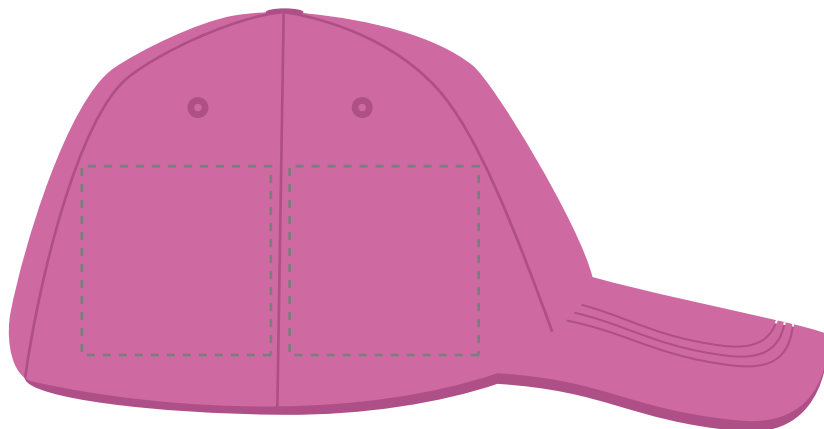

Madeira Thread Colours

The dashed line is to demonstrate print area and will not appear on your printed item

- Colour 1
- Colour 1
- Colour 1
- Colour 1

ARTWORK SCALE 50%

ARTWORK SCALE 100%
Max print area 50mm x 50mm
Actual logo size: