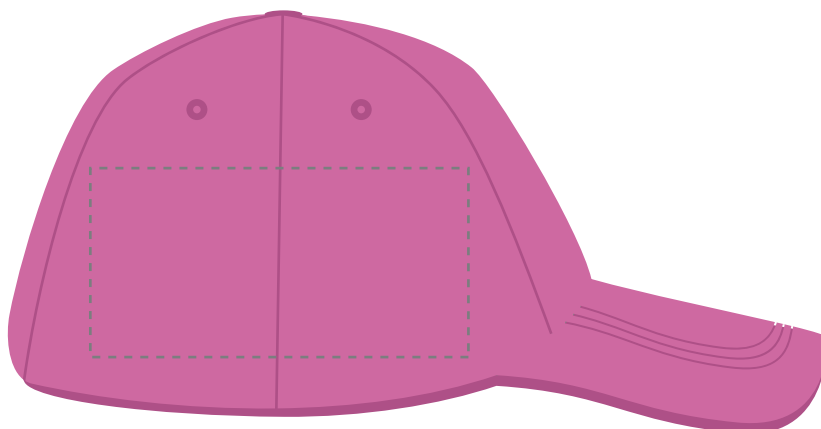

Madeira Thread Colours

The dashed line is to demonstrate print area and will not appear on your printed item

- Colour 1
- Colour 1
- Colour 1
- Colour 1

ARTWORK SCALE 50%

ARTWORK SCALE 100%
 Max print area 100mm x 50mm
 Actual logo size: