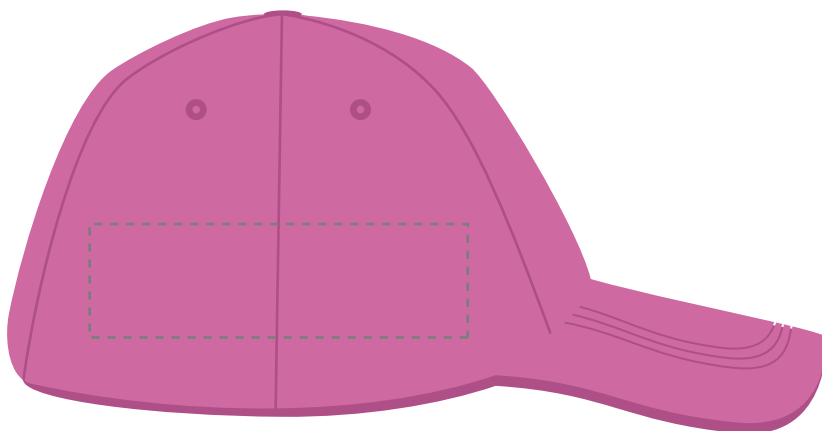

Madeira Thread Colours

The dashed line is to demonstrate print area and will not appear on your printed item

- Colour 1
- Colour 1
- Colour 1
- Colour 1

ARTWORK SCALE 50%

ARTWORK SCALE 100%
 Max print area 100mm x 30mm
 Actual logo size: